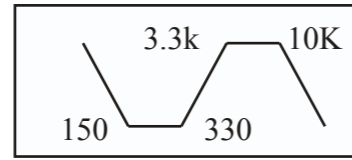

FP Arm Servo
2006/6/21

10 kHz 4Pole LPF

Power Supply for IC

Power Supply