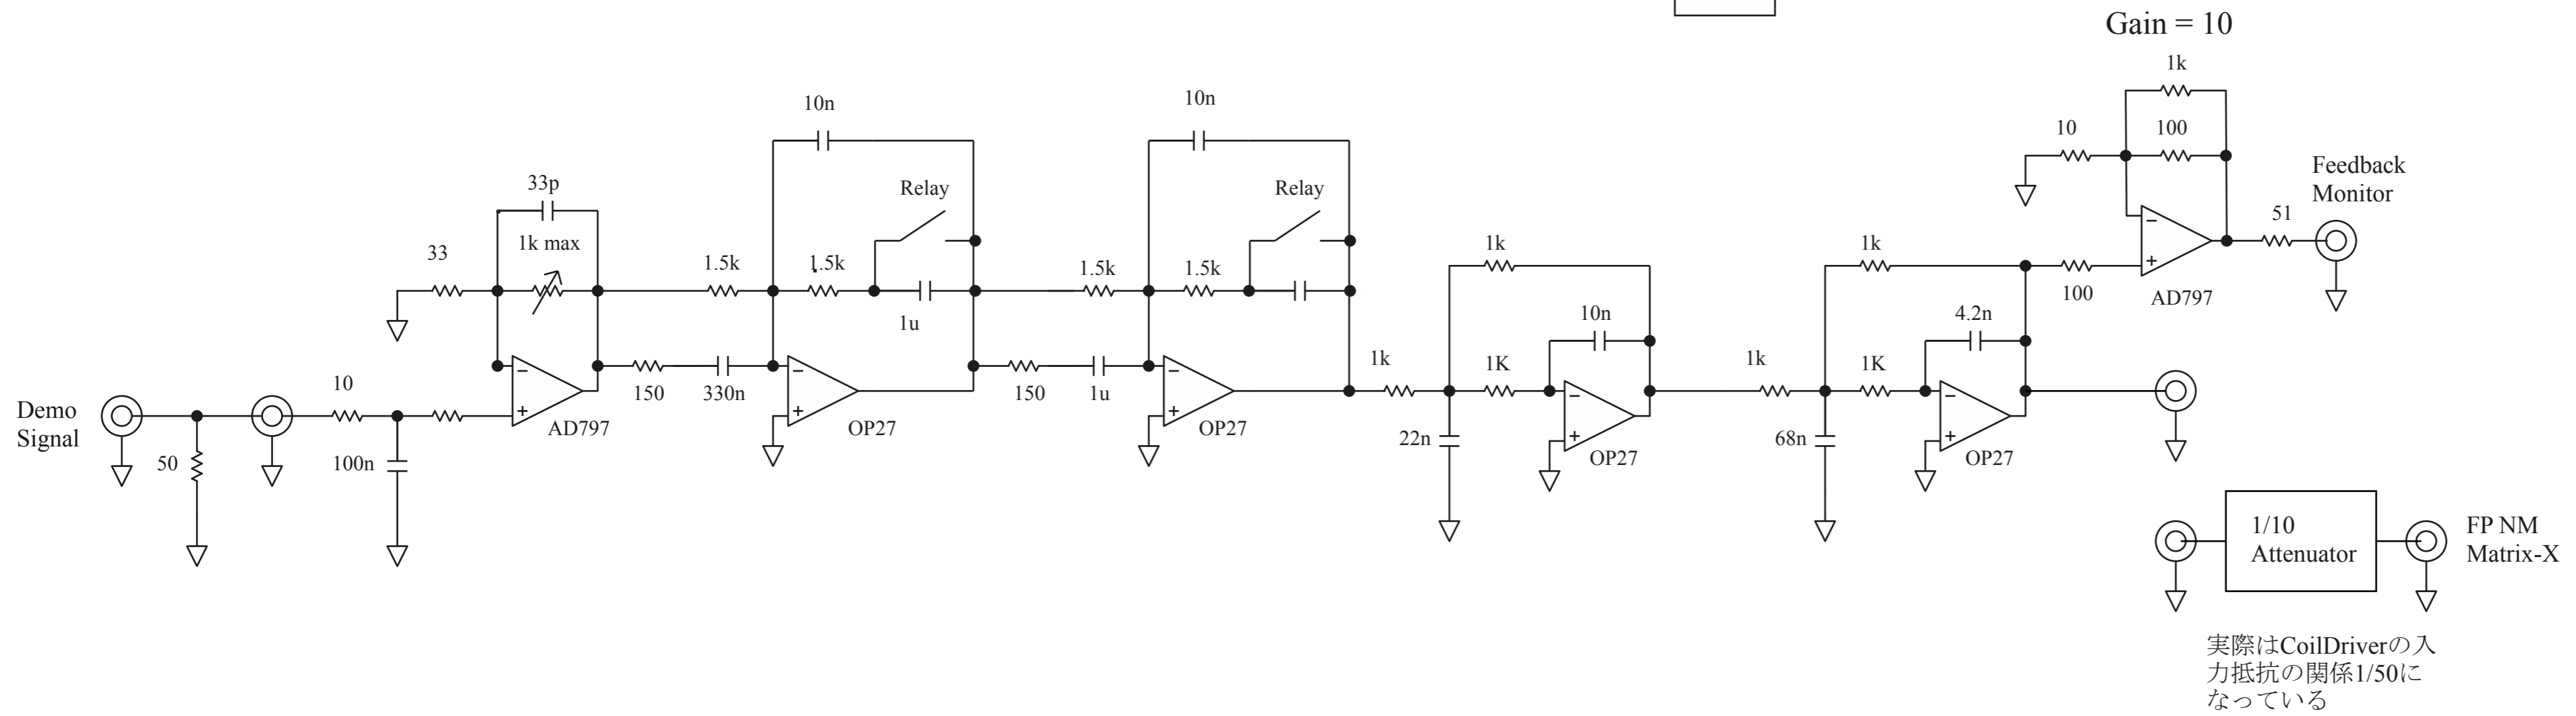

FP Arm Servo
2006/6/21

10 kHz 4Pole LPF

Power Supply for IC

Power Supply