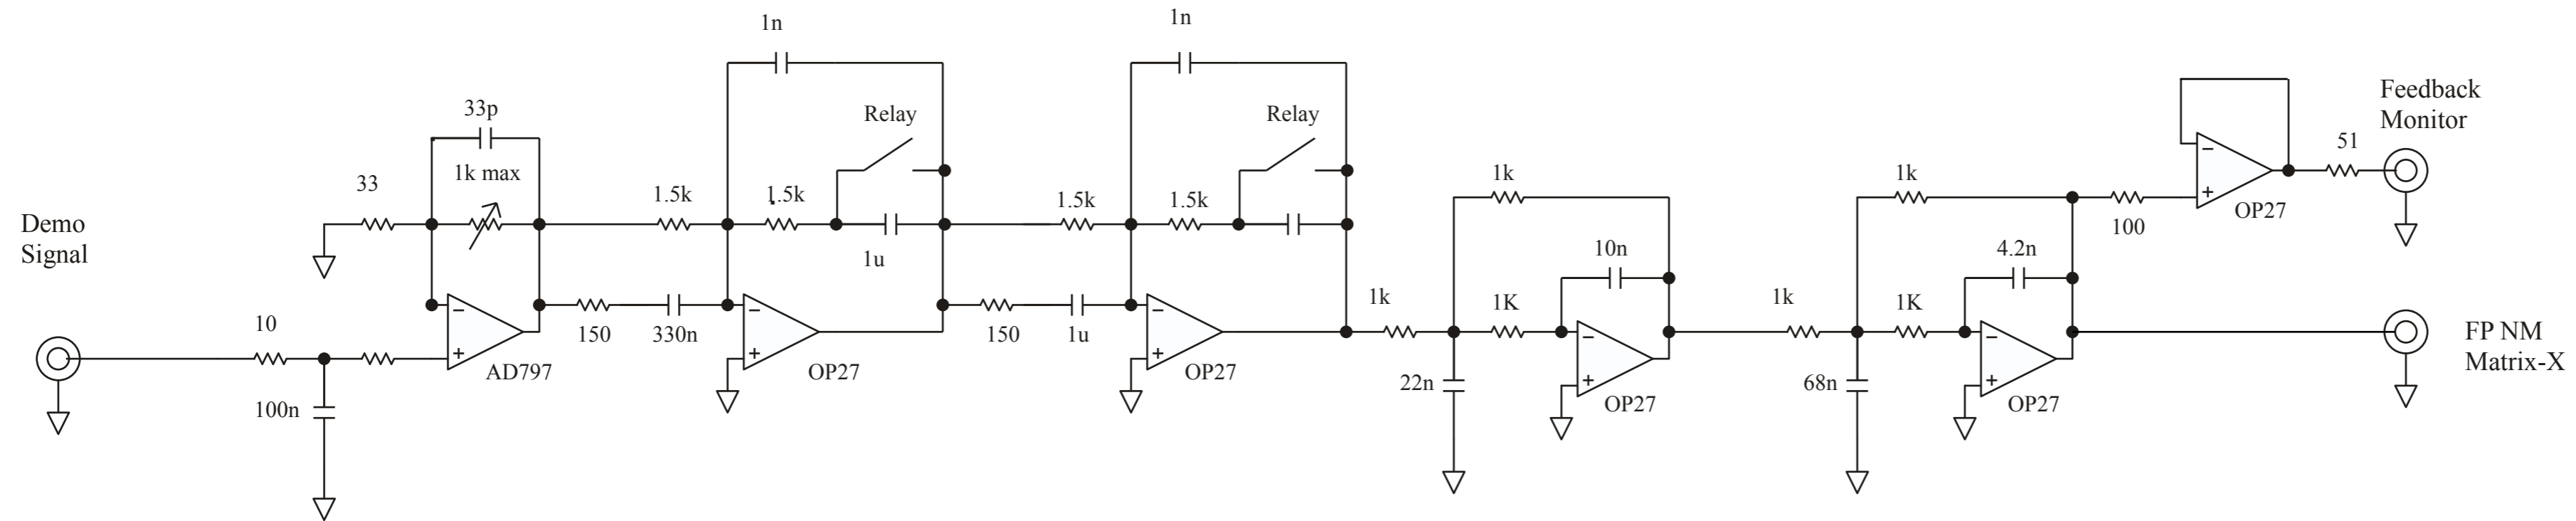

FP Arm Servo
2005/12/19

10 kHz 4Pole LPF

Power Supply for IC

Power Supply