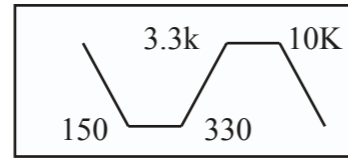

FP Arm Servo
2005/12/19

10 kHz 4Pole LPF

Power Supply for IC

Power Supply